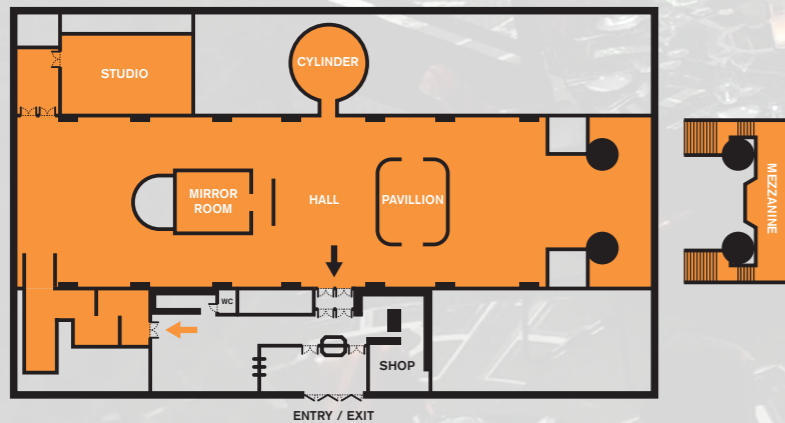

THE SPACES

HALL

- Surface area 1,230 m²
- Length 67 m
- Width 18 m
- Height 17 m

STUDIO*

- Surface area 110 m²
- Length 13 m
- Width 8 m
- Height 5.4 m

Reception setting
1,000 guests

Video
Shoots

Theater setting
300 guests

Product
Placement

Dinner setting
500 guests

Exhibition
Space

LAYOUT OF THE AREAS