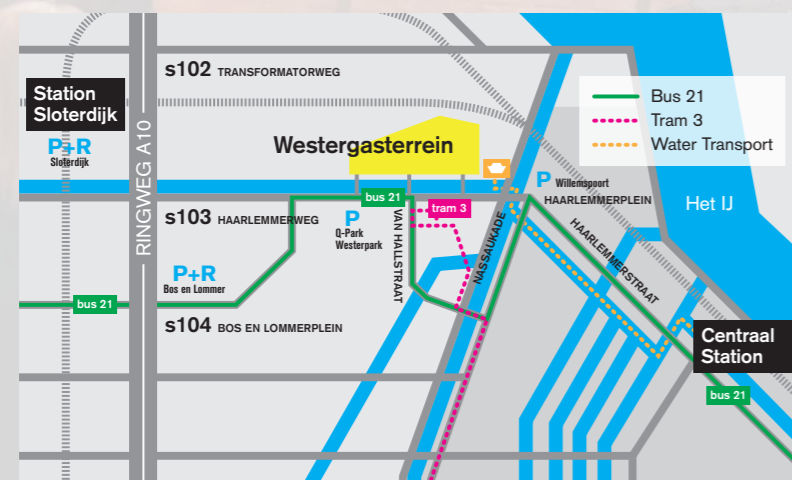

HISTORY OF THE ZUIVERINGSHAL

Westergasfabriek is just a stone's throw away from Amsterdam's city centre, Central Station, and the A10 ring road, making it easily accessible by various means of transport. Built in 1883 by the British Imperial Continental Gas Association to light the city's streets, the unique 4-hectare location used to be the largest coal-fired gasworks in the Netherlands. In the Zuiveringshal, the gas was purified in large boilers with sand and chemicals. After the closing of the factory in the late 1960s, the site was left unused. Since 2003, the industrial monument has been lighting up the city again as a centre for arts, culture and hospitality venues.

Friday & Saturday 10:00 - 21.00

Sunday 10:00 - 18.00

(You can host events outside these opening hours)

GETTING HERE

Fabrique des Lumières is centrally located and easily accessible by various means of transport from bicycle to public transport or your own car. Our site is located on Westergasterrein inside Westerpark, a car-free environment.